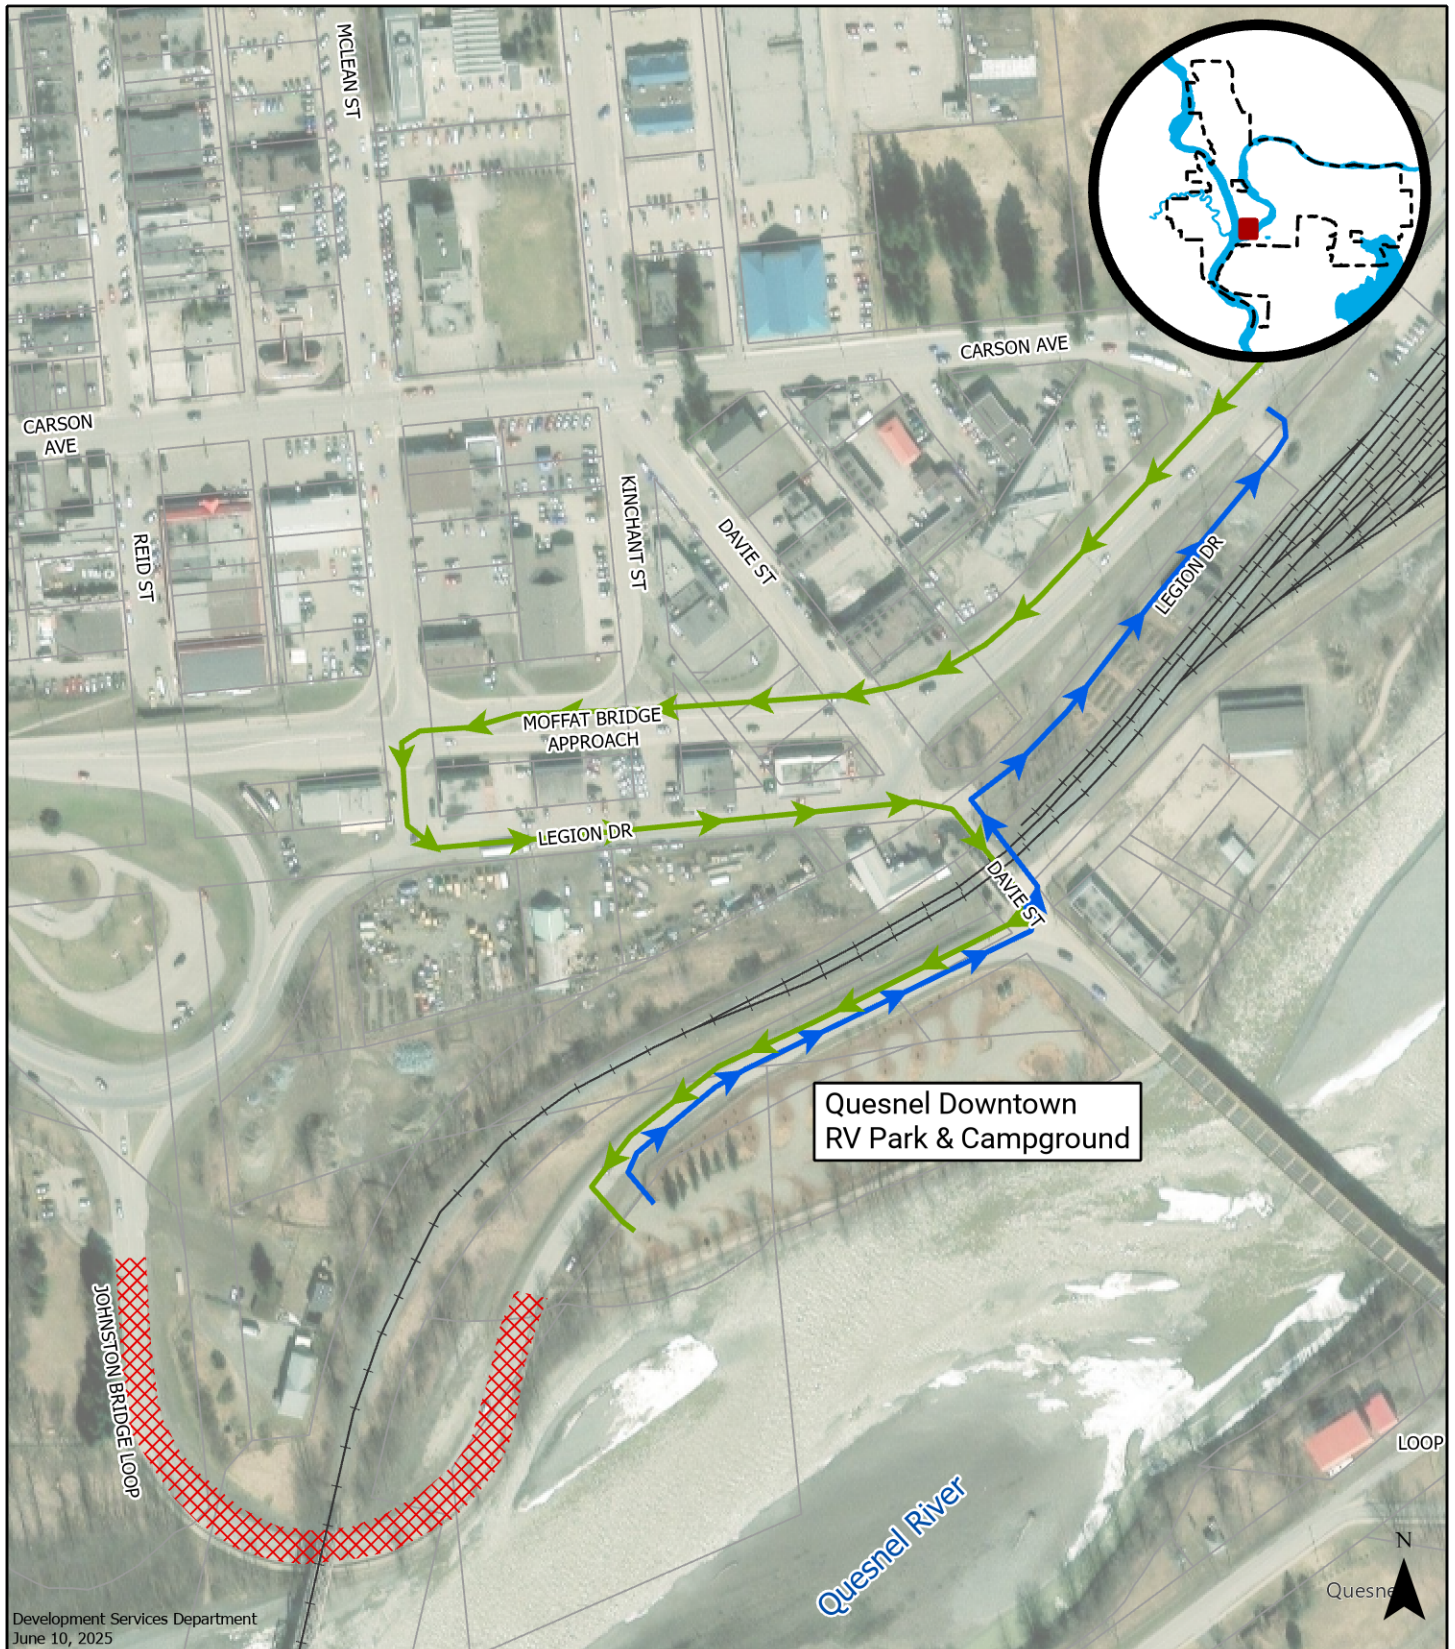

Downtown RV Park & Campground - South Detour Route

Development Services Department
June 10, 2025

Legend

-  Road Closed
-  Departure
-  Arrival
-  Municipal Boundary
-  Parcels
-  Railroad